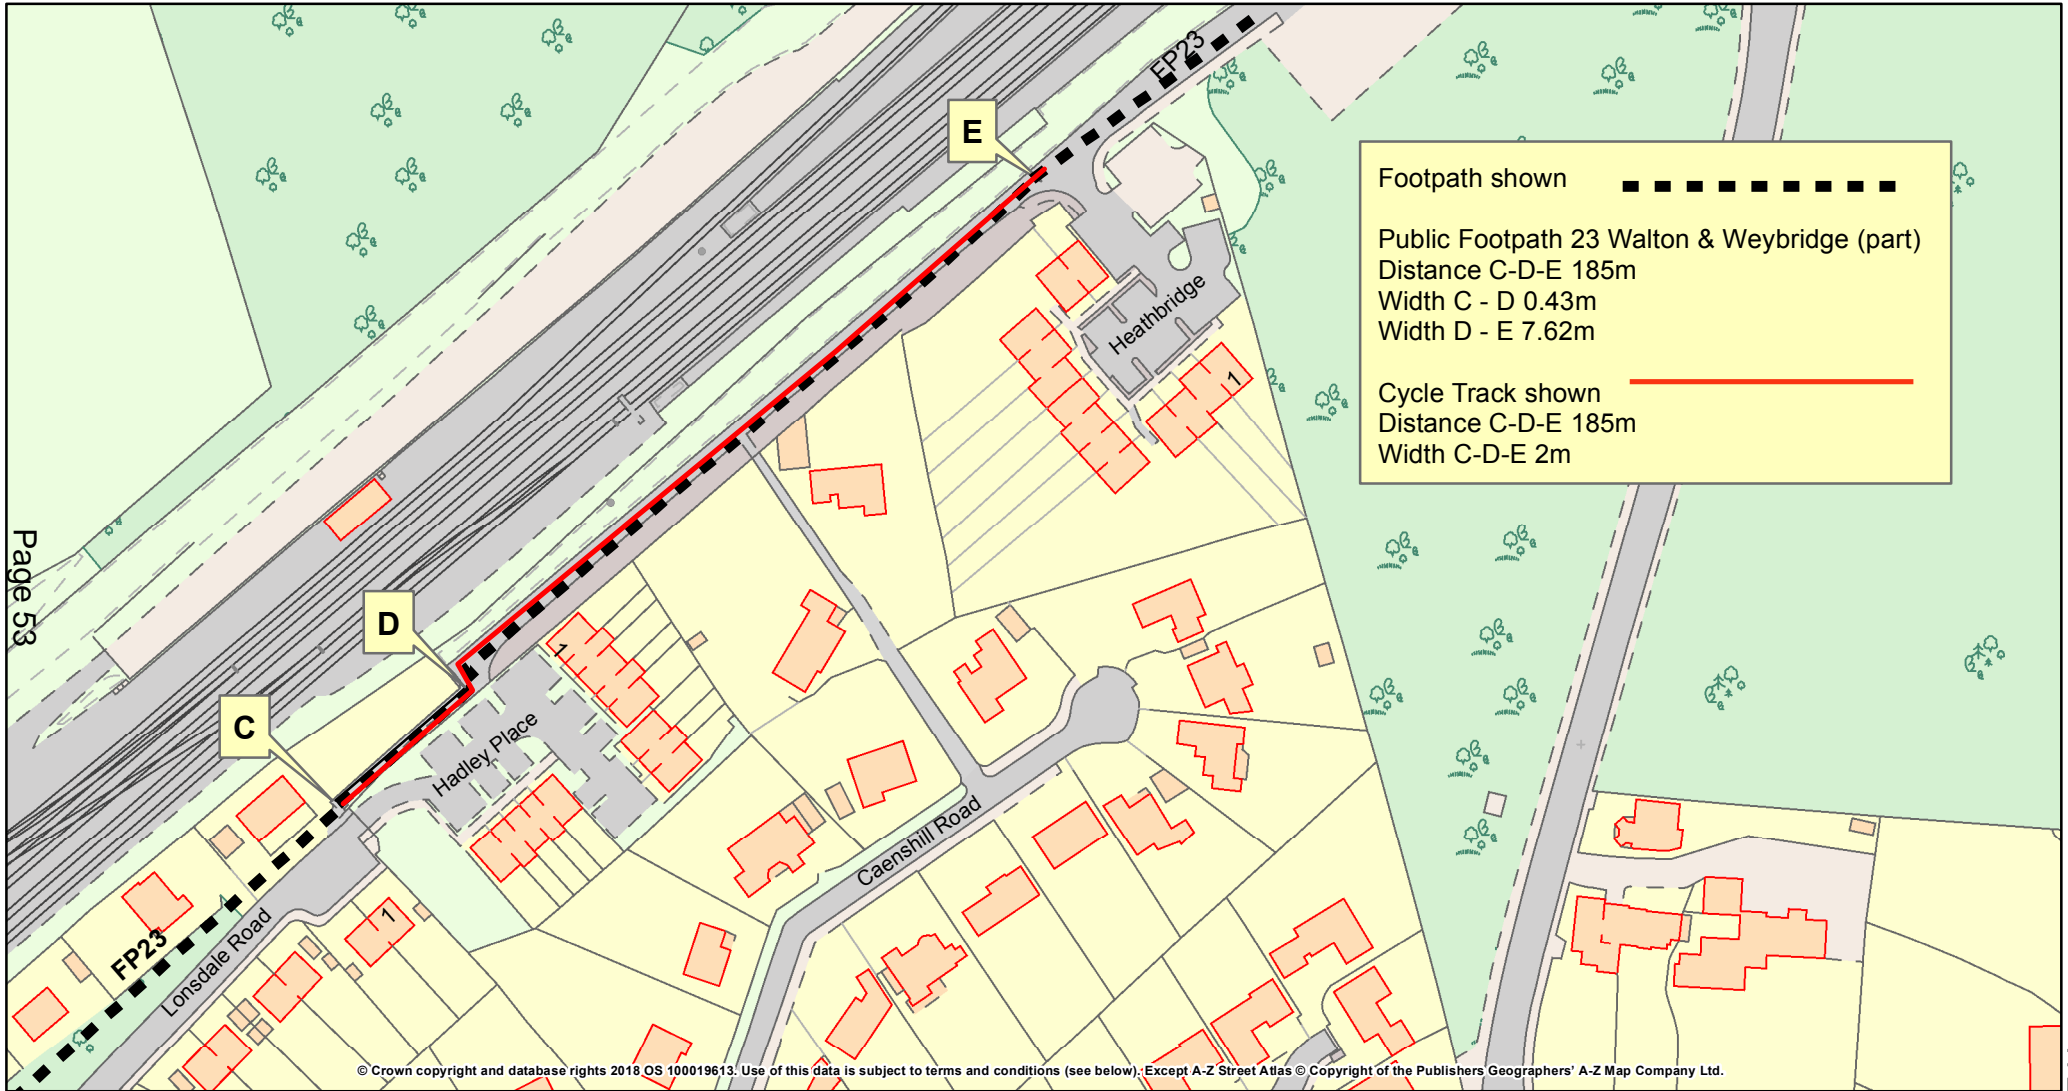

# Cycle Tracks Order

## Public Footpath 23 Walton & Weybridge

1:1,500

0 0.01 0.02 0.03 0.04 km

OS terms & conditions: You are permitted to use this data solely to enable you to respond to, or interact with, the organisation that provided you with the data. You are not permitted to copy, sub-licence, distribute or sell any of this data to third parties in any form.

### Brooklands – Weybridge Station cycle route

Grid Ref at C: 507274 163418  
Date: 23/01/2018  
Drawn by: AW  
Drawing No. 3/1/78/H29B

This page is intentionally left blank